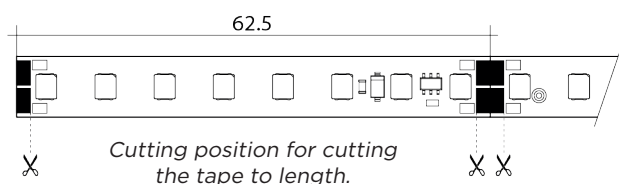

Dimensions

Lifespan and Warranty

Ambient temperature range -35 to $+50^\circ\text{C}$

Lifetime of LED 60.000hrs-L70

Warranty 5 years (www.ett-lighting.com)

Type	Article number	Color temperature	Useful luminous flux at $t_p = 25^\circ\text{C}$	Power consumption Pon at $t_p = 25^\circ\text{C}$	Efficacy of the module at $t_p = 25^\circ\text{C}$
LLE FLEX 8R10 48V 5W-600lm 827 EXC	28003881	2,700 K	610 lm/m	4.5 W/m	137 lm/W
LLE FLEX 8R10 48V 5W-600lm 830 EXC	28003882	3,000 K	630 lm/m	4.5 W/m	141 lm/W
LLE FLEX 8R10 48V 5W-600lm 840 EXC	28003883	4,000 K	580 lm/m	4.0 W/m	146 lm/W
LLE FLEX 8R10 48V 5W-600lm 865 EXC	28003884	6,500 K	580 lm/m	4.0 W/m	146 lm/W
LLE FLEX 8R10 48V 9W-1200lm 827 EXC	28003885	2,700 K	1,240 lm/m	8.9 W/m	139 lm/W
LLE FLEX 8R10 48V 9W-1200lm 830 EXC	28003886	3,000 K	1,280 lm/m	8.9 W/m	144 lm/W
LLE FLEX 8R10 48V 9W-1200lm 840 EXC	28003887	4,000 K	1,210 lm/m	8.1 W/m	150 lm/W
LLE FLEX 8R10 48V 9W-1200lm 865 EXC	28003888	6,500 K	1,210 lm/m	8.1 W/m	150 lm/W
LLE FLEX 8R10 48V 13W-1800lm 827 EXC	28003889	2,700 K	1,840 lm/m	13.0 W/m	141 lm/W
LLE FLEX 8R10 48V 13W-1800lm 830 EXC	28003890	3,000 K	1,900 lm/m	13.0 W/m	146 lm/W
LLE FLEX 8R10 48V 13W-1800lm 840 EXC	28003891	4,000 K	1,800 lm/m	11.9 W/m	151 lm/W
LLE FLEX 8R10 48V 13W-1800lm 865 EXC	28003892	6,500 K	1,800 lm/m	11.9 W/m	151 lm/W
LLE FLEX 8R10 48V 18W-2500lm 827 EXC	28003893	2,700 K	2,550 lm/m	18.0 W/m	142 lm/W
LLE FLEX 8R10 48V 18W-2500lm 830 EXC	28003894	3,000 K	2,630 lm/m	18.0 W/m	146 lm/W
LLE FLEX 8R10 48V 18W-2500lm 840 EXC	28003895	4,000 K	2,520 lm/m	16.5 W/m	152 lm/W
LLE FLEX 8R10 48V 18W-2500lm 865 EXC	28003896	6,500 K	2,520 lm/m	16.5 W/m	152 lm/W